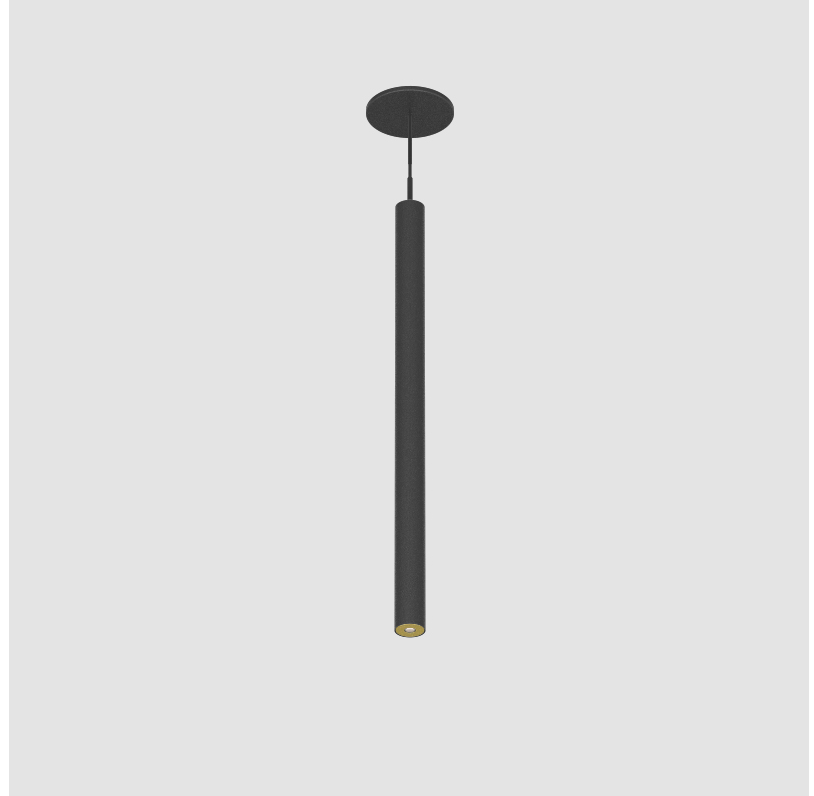

PROJECT
TYPE
SPECIFIER
QUANTITY
DATE

HANGOVER PLUG MONOPOINT RECESSED CANOPY SUSPENSION

A30841-

base number	Color Temperature	Finishes (Diamond)	Finishes (Triangle)	Finishes (Circle)	Lens Options	Cable Options	Lens Options
-------------	-------------------	--------------------	---------------------	-------------------	--------------	---------------	--------------

GENERAL

Series: Hangover
 Subseries: Hangover Plug Monopoint Recessed Canopy
 Brand: Prolicht
 Division: Architectural
 Mounting Type: Suspension
 Mounting Location: Ceiling
 Subcategory: Pendant

PHYSICAL

Shape: Cylinder
 Diameter (mm): 28
 Diameter (in): 1 1/8
 Height (mm): 450
 Height (in): 17 11/16
 Max. Overall Height (mm): 2450
 Max. Overall Height (in): 96 7/16
 Min. Recessing Depth (mm): 75
 Min. Recessing Depth (in): 2 15/16
 Light Distribution: Downlight
 Weight (kg): 0.389
 Weight (lbs): 0.856
 Fixture Finish: SSR / BKV / CWI / CRY / HAB / UFT / ITA / RUA / FTG / MYG / LOD / PUS / FRO / FUP / KIA / POP / BLS / SPG / MEY / GOH / GUM / CHC / COM / ABZ / JAG / OBR / MOS / ROR
 Accent Finish: NOR / OPL / YEL / ORA / RED / BLU / GRN
 Fixture Material: Aluminum
 Cable Details: 2000mm or 4000mm Cable - Black, Green, Orange, Red, White
 Cut-out Measurements: 68mm / 2 11/16"

HANGOVER PLUG MONOPOINT RECESSED CANOPY SUSPENSION

A30841-

PROJECT _____

TYPE _____

SPECIFIER _____

QUANTITY _____

DATE _____

A