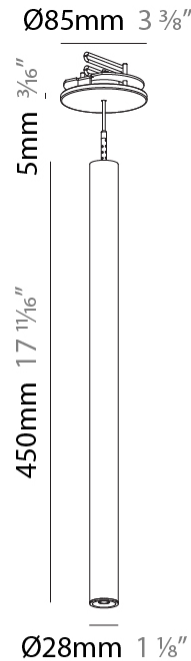

ELECTRICAL

Lamp Type: LED (Zhaga Standard)
Input Wattage (W): 6.4
Total Output Wattage (W): 6
Dimming: Tri-Mode (Non-Dimming and Phase Dimming (120Vac only) and 0-10V Dimming)
Driver Included: Yes
Driver Location: External
Driver Type: Constant Current - Universal
Driver Class: Class 2
Housing: ENCP3 w/Quick Connect
Input Voltage (V): 120 - 277
Constant Current (MA): 500

LED

Number of LEDs: 1
Color Temperature (°K): 2700 / 3000 / 3500 / 4000
Max. Delivered Lumen (lm): Max 381 / 404 / 426 / 438
Nominal Lumen (lm): 460 / 487 / 514 / 528
CRI: >90 CRI
Lamp Life (hrs): 50000

OPTICAL

Reflector°: 20 / 26 / 56

RATINGS AND CERTIFICATIONS

Certified By: CSA Certified to UL and CSA Standards

© 2024, T 1800-388-3382, F 416-247-9319, www.zaneen.com

Available for International specifications by adding 'INT' at the end of the existing Model #. For assistance on 'custom' specifications, contact zteam@zaneen.com. In a constant effort to supply the best product, we reserve the right to change specifications or materials without notice. The most recent specification sheets are found at zaneen.com